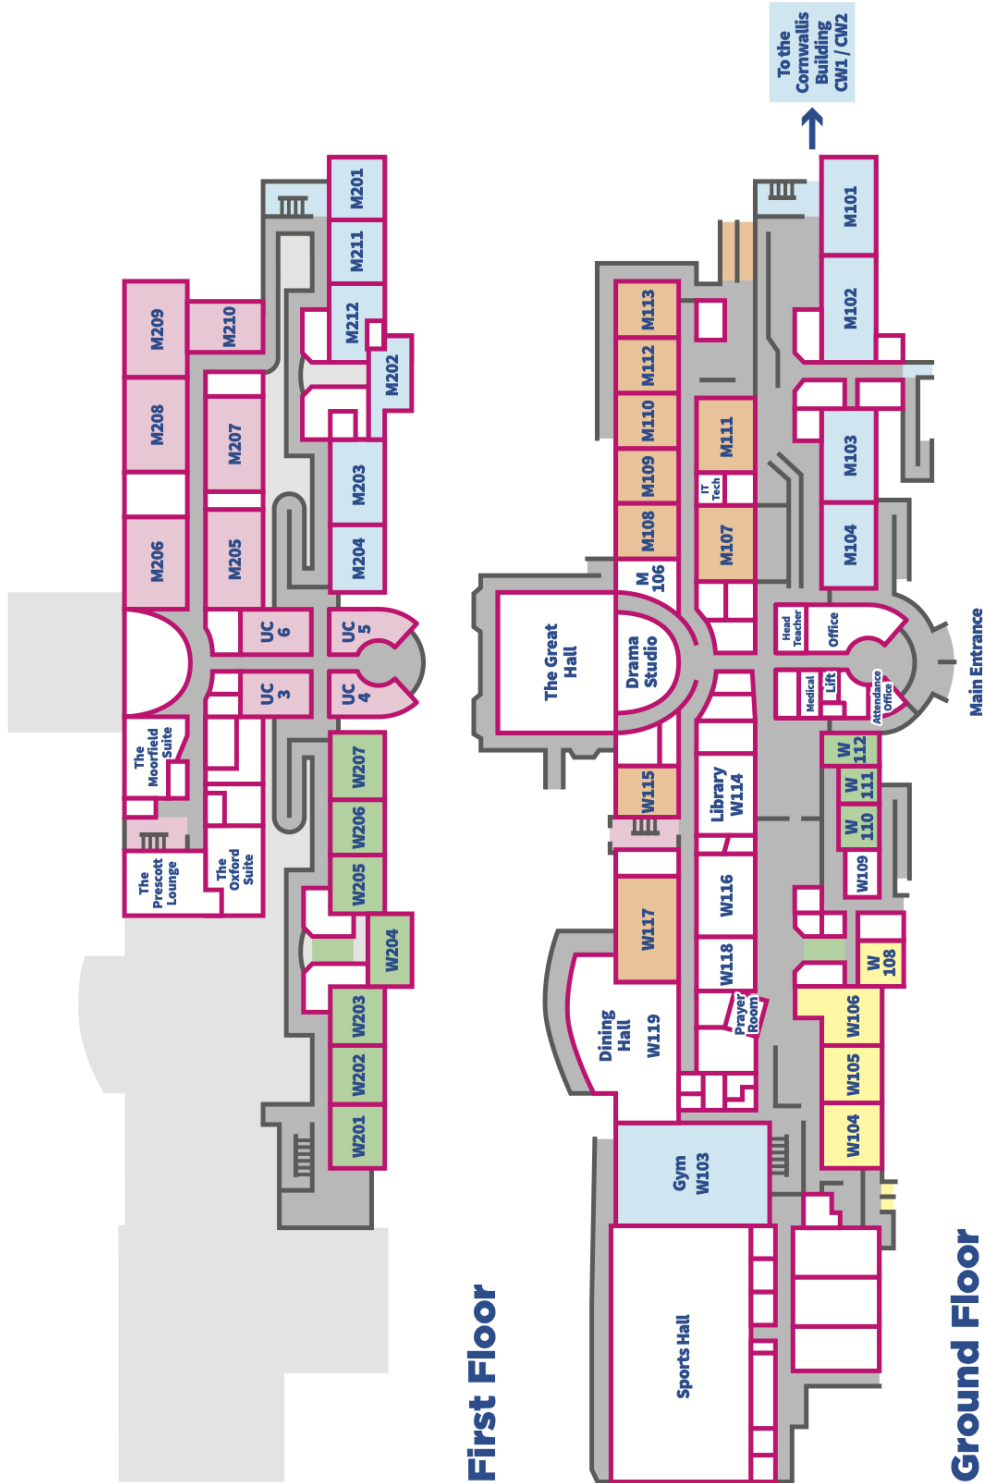

Heart

Mind

Connect

Primary

The Halifax Academy
Spring Hall Lane, Halifax HX1 4TW
T. 01422 430480
E. primary@thehalifaxacademy.org
Head of Primary: Richard Shaw

Secondary

The Halifax Academy
Gibbet Street, Halifax HX2 0BA
T. 01422 301080
E. office@thehalifaxacademy.org

Headteacher: Matt Perry, Chair of Governors: Dr Phil Shepherd